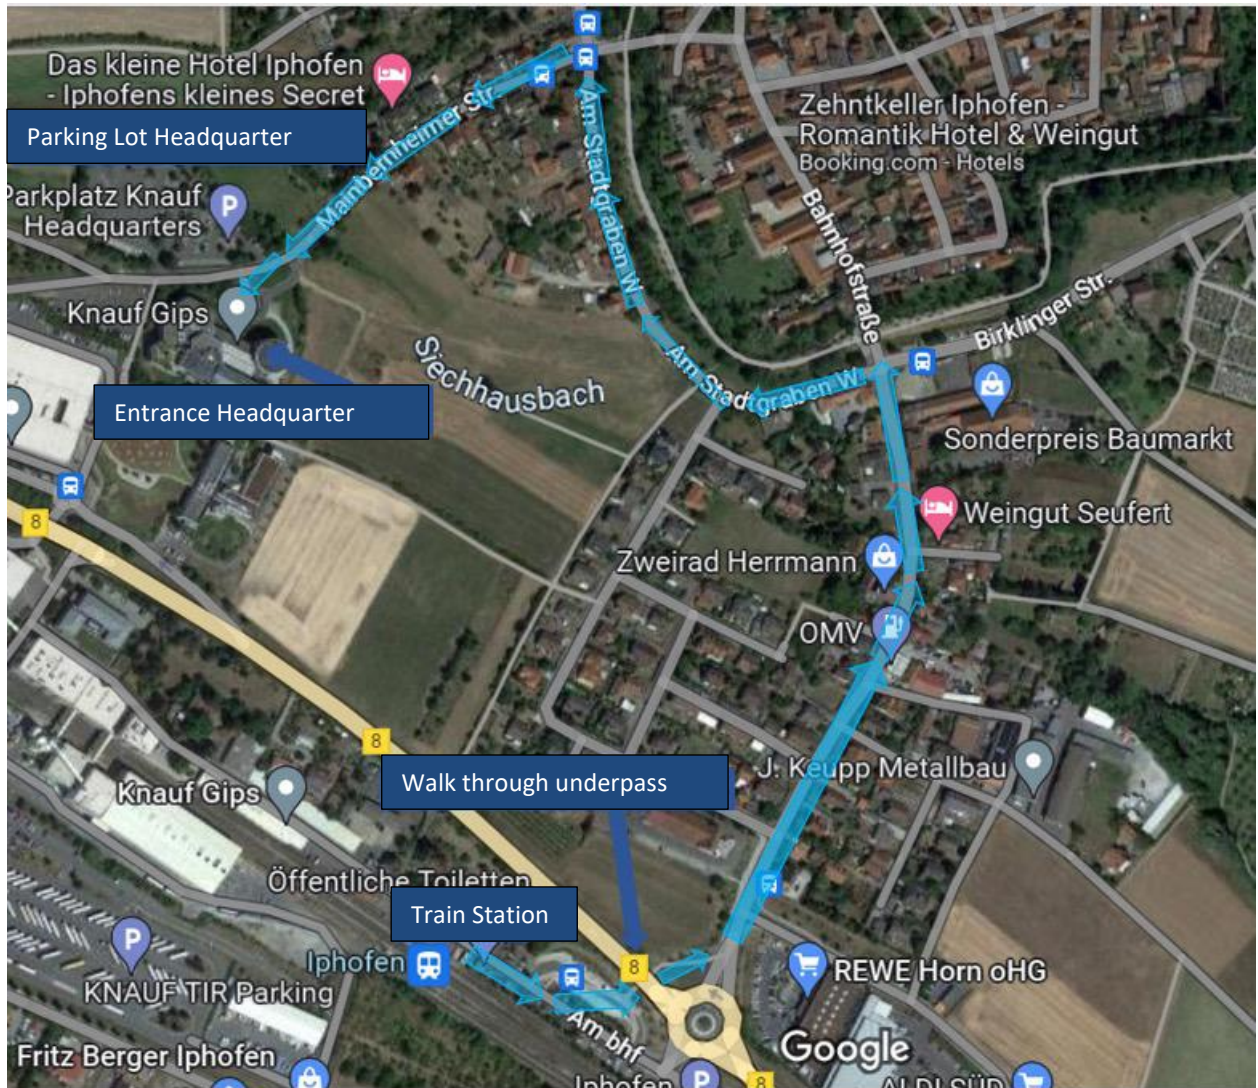

Directions – Train Station to Headquarters

1. walk out of the train station
2. turn right immediately
3. walk straight ahead
4. on the left, after passing the parking lot, you will see a pedestrian path with an underpass
5. continue along the path and walk through the underpass
6. follow the road on the left-hand side
7. turn left (Street Name: Am Stadtgraben West)
8. follow the road
9. turn left at the intersection at Mainbernheimer Straße
10. follow the road until you see the headquarter on the left-hand side
11. follow the main entrance into the main administration and register at the reception.

* Please observe the general safety rules

Arrival by car or taxi

Address with navigation system arriving by car:

Knauf Gips KG
Mainbernheimer Straße 15
97346 Iphofen

Visitors Parking:

Parking Lot 1
Opposite to the headquarter entrance

Additional Information

Attendees with accommodation in Wuerzburg

Attendees with accommodation in Wuerzburg do have the opportunity to travel by train to Iphofen and back to Wuerzburg (to leave the car parked at the hotel).

The recommended hotels are all located close to the Wuerzburg central train station.

Train connections from Iphofen back to Wuerzburg are also available after the dinner event on November 26th, 2024.