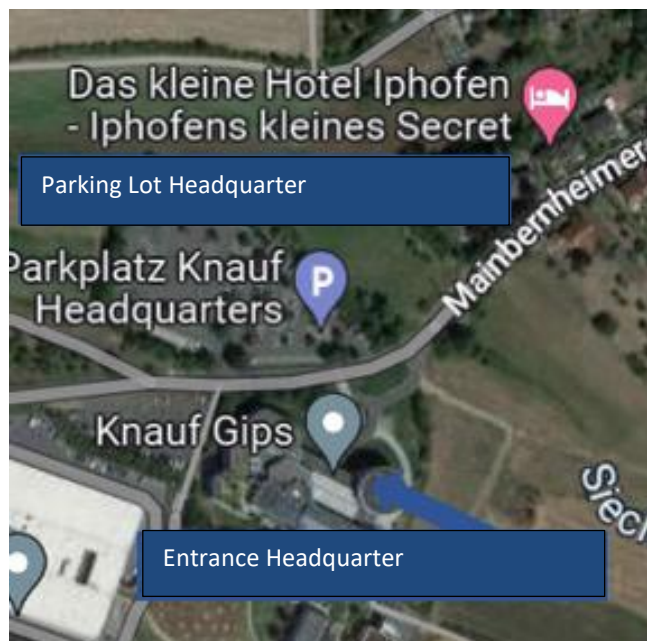

Directions – Train Station to Headquarters

1. walk out of the train station
2. turn right immediately
3. walk straight ahead
4. on the left, after passing the parking lot, you will see a pedestrian path with an underpass
5. continue along the path and walk through the underpass
6. follow the road on the left-hand side
7. turn left (Street Name: Am Stadtgraben West)
8. follow the road
9. turn left at the intersection at Mainbernheimer Straße
10. follow the road until you see the headquarter on the left-hand side
11. follow the main entrance into the main administration and register at the reception.

* Please observe the general safety rules

Arrival by car or taxi

Address with navigation system arriving by car:

Knauf Gips KG
Mainbernheimer Straße 15
97346 Iphofen

Visitors Parking:

Parking Lot 1
Opposite to the headquarter entrance

Taxi:

If you travel by taxi, you will receive a special “Knauf-Rate” using “Funk Taxi Kitzingen e. V.”
Telephone: +49 (0)9321 8088 or Taxi Kasprowski at +49 (0)9323 1649
Address: Mainbernheimer Straße 15, 97346 Iphofen

Additional Information

Attendees with accommodation in Wuerzburg

Attendees with accommodation in Wuerzburg do have the opportunity to travel by train to Iphofen and back to Wuerzburg (to leave the car parked at the hotel).